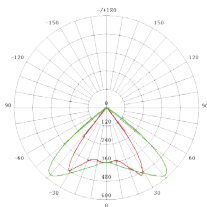

Manufactured in accordance with all International Standards

Product Model	Total Power	Lumen	CCT	Dimension LxWxH
LM-002-STQFCW-30W	30W	3900 Lm	6000K	508x180x109mm
LM-002-STQFNW-30W	30W	3900 Lm	4000K	508x180x109mm
LM-002-STQFWW-30W	30W	3900 Lm	3000K	508x180x109mm
LM-002-STQFCW-40W	40W	5200 Lm	6000K	508x180x109mm
LM-002-STQFNW-40W	40W	5200 Lm	4000K	508x180x109mm
LM-002-STQFWW-40W	40W	5200 Lm	3000K	508x180x109mm
LM-002-STQFCW-50W	50W	6500 Lm	6000K	508x180x109mm
LM-002-STQFNW-50W	50W	6500 Lm	4000K	508x180x109mm
LM-002-STQFWW-50W	50W	6500 Lm	3000K	508x180x109mm
LM-002-STQFCW-60W	60W	7800 Lm	6000K	558x528x105mm
LM-002-STQFNW-60W	60W	7800 Lm	4000K	558x528x105mm
LM-002-STQFWW-60W	60W	7800 Lm	3000K	558x528x105mm
LM-002-STQFCW-80W	80W	10400 Lm	6000K	558x528x105mm
LM-002-STQFNW-80W	80W	10400 Lm	4000K	558x528x105mm
LM-002-STQFWW-80W	80W	10400 Lm	3000K	558x528x105mm
LM-002-STQFCW-100W	100W	13000 Lm	6000K	608x300x105mm
LM-002-STQFNW-100W	100W	13000 Lm	4000K	608x300x105mm
LM-002-STQFWW-100W	100W	13000 Lm	3000K	608x300x105mm
LM-002-STQFCW-120W	120W	15600 Lm	6000K	608x300x105mm
LM-002-STQFNW-120W	120W	15600 Lm	4000K	608x300x105mm
LM-002-STQFWW-120W	120W	15600 Lm	3000K	608x300x105mm
LM-002-STQFCW-150W	150W	19500 Lm	6000K	608x300x105mm
LM-002-STQFNW-150W	150W	19500 Lm	4000K	608x300x105mm
LM-002-STQFWW-150W	150W	19500 Lm	3000K	608x300x105mm