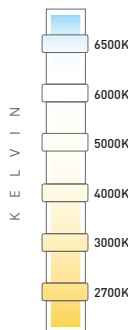

Manufactured in accordance with all International Standards

Product Model	Total Power	Lumen	CCT	Dimension LxWxH
LM-002-STQFCW-30W	30W	3900 Lm	6000K	508x180x109mm
LM-002-STQFNW-30W	30W	3900 Lm	4000K	508x180x109mm
LM-002-STQFWW-30W	30W	3900 Lm	3000K	508x180x109mm
LM-002-STQFCW-40W	40W	5200 Lm	6000K	508x180x109mm
LM-002-STQFNW-40W	40W	5200 Lm	4000K	508x180x109mm
LM-002-STQFWW-40W	40W	5200 Lm	3000K	508x180x109mm
LM-002-STQFCW-50W	50W	6500 Lm	6000K	508x180x109mm
LM-002-STQFNW-50W	50W	6500 Lm	4000K	508x180x109mm
LM-002-STQFWW-50W	50W	6500 Lm	3000K	508x180x109mm
LM-002-STQFCW-60W	60W	7800 Lm	6000K	558x528x105mm
LM-002-STQFNW-60W	60W	7800 Lm	4000K	558x528x105mm
LM-002-STQFWW-60W	60W	7800 Lm	3000K	558x528x105mm
LM-002-STQFCW-80W	80W	10400 Lm	6000K	558x528x105mm
LM-002-STQFNW-80W	80W	10400 Lm	4000K	558x528x105mm
LM-002-STQFWW-80W	80W	10400 Lm	3000K	558x528x105mm
LM-002-STQFCW-100W	100W	13000 Lm	6000K	608x300x105mm
LM-002-STQFNW-100W	100W	13000 Lm	4000K	608x300x105mm
LM-002-STQFWW-100W	100W	13000 Lm	3000K	608x300x105mm
LM-002-STQFCW-120W	120W	15600 Lm	6000K	608x300x105mm
LM-002-STQFNW-120W	120W	15600 Lm	4000K	608x300x105mm
LM-002-STQFWW-120W	120W	15600 Lm	3000K	608x300x105mm
LM-002-STQFCW-150W	150W	19500 Lm	6000K	608x300x105mm
LM-002-STQFNW-150W	150W	19500 Lm	4000K	608x300x105mm
LM-002-STQFWW-150W	150W	19500 Lm	3000K	608x300x105mm

Description

Lyte Master Sleek area light fixtures are patent owned design having a sleek, reliable design with precise ANSI optical distributions to make them the ideal upgrade for area/site, roadway, and security applications. Perfect for new construction or easy replacement of existing installations. Sleek is made with premium grade aluminium die cast housing with vandal resistant polycarbonate lens with high quality Bridgelux LEDs. It has a standard beam angle of 120°.