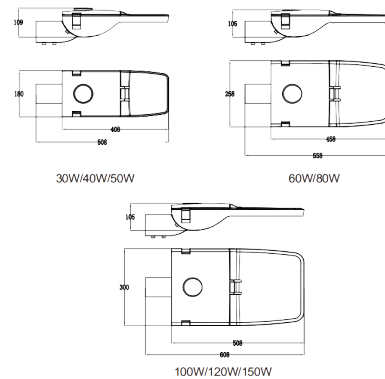

Manufactured in accordance with all International Standards

Product Model	Total Power	Lumen	CCT	Dimension LxWxH
LM-002-STQFCW-30W	30W	3900 Lm	6000K	508x180x109mm
LM-002-STQFNW-30W	30W	3900 Lm	4000K	508x180x109mm
LM-002-STQFWW-30W	30W	3900 Lm	3000K	508x180x109mm
LM-002-STQFCW-40W	40W	5200 Lm	6000K	508x180x109mm
LM-002-STQFNW-40W	40W	5200 Lm	4000K	508x180x109mm
LM-002-STQFWW-40W	40W	5200 Lm	3000K	508x180x109mm
LM-002-STQFCW-50W	50W	6500 Lm	6000K	508x180x109mm
LM-002-STQFNW-50W	50W	6500 Lm	4000K	508x180x109mm
LM-002-STQFWW-50W	50W	6500 Lm	3000K	508x180x109mm
LM-002-STQFCW-60W	60W	7800 Lm	6000K	558x528x105mm
LM-002-STQFNW-60W	60W	7800 Lm	4000K	558x528x105mm
LM-002-STQFWW-60W	60W	7800 Lm	3000K	558x528x105mm
LM-002-STQFCW-80W	80W	10400 Lm	6000K	558x528x105mm
LM-002-STQFNW-80W	80W	10400 Lm	4000K	558x528x105mm
LM-002-STQFWW-80W	80W	10400 Lm	3000K	558x528x105mm
LM-002-STQFCW-100W	100W	13000 Lm	6000K	608x300x105mm
LM-002-STQFNW-100W	100W	13000 Lm	4000K	608x300x105mm
LM-002-STQFWW-100W	100W	13000 Lm	3000K	608x300x105mm
LM-002-STQFCW-120W	120W	15600 Lm	6000K	608x300x105mm
LM-002-STQFNW-120W	120W	15600 Lm	4000K	608x300x105mm
LM-002-STQFWW-120W	120W	15600 Lm	3000K	608x300x105mm
LM-002-STQFCW-150W	150W	19500 Lm	6000K	608x300x105mm
LM-002-STQFNW-150W	150W	19500 Lm	4000K	608x300x105mm
LM-002-STQFWW-150W	150W	19500 Lm	3000K	608x300x105mm

Description

Lyte Master Sleek area light fixtures are patent owned design having a sleek, reliable design with precise ANSI optical distributions to make them the ideal upgrade for area/site, roadway, and security applications. Perfect for new construction or easy replacement of existing installations. Sleek is made with premium grade aluminium die cast housing with vandal resistant polycarbonate lens with high quality Bridgelux LEDs. It has a standard beam angle of 120°.