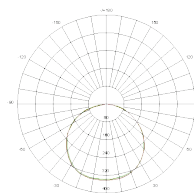

IK02	IP40	DALI	1-10 DIMMING	PHASE DIMMING
LM-80	LED	SMD	Series Wiring	
CRI >90	RoHS	CE		
100-240V | 50/60Hz				
LED DRIVERS	MW	TRIDONIC	Lyte Master	LED CHIPS: bridgeLux, CREE+