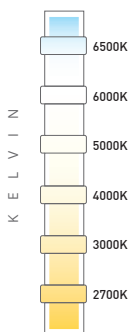

IK02	IP40	DALI	1-10 DIMMING	PHASE DIMMING
LM-80	LED	SMD	Series Wiring	
CRI >90	RoHS	CE		
100-240V | 50/60Hz				
LED DRIVERS	MW	TRIDONIC	Lyte Master	LED CHIPS: bridgeLux, CREE+