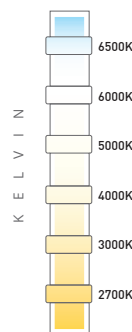

Area of Application

Offices, Villas, Apartments, Stores & Malls

IK07			
IP44	DALI	1-10 DIMMING	PHASE DIMMING
LM-80	Energy Star	LED	COB
CRI >90	RoHS	CE	Series Wiring
85-265V | 50/60Hz			
LED DRIVERS:			

LED CHIPS: