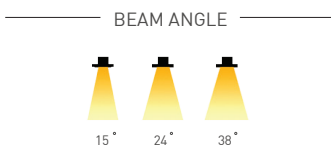

Area of Application

Offices, Villas, Apartments, Stores & Malls

IK07			
IP44	DALI	1-10 DIMMING	PHASE DIMMING
LM-80	Energy Star	LED	COB
CRI >90	RoHS	CE	Series Wiring
85-265V | 50/60Hz			
LED DRIVERS:			

LED CHIPS: