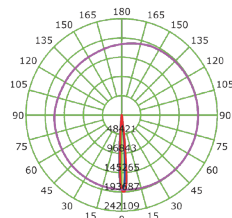

Area of Application

Offices, Villas, Apartments, Stores & Malls

IK07			
IP44	DALI	1-10 DIMMING	PHASE DIMMING
LM-80	Energy Star	LED	COB
CRI >90	RoHS	CE	Series Wiring
85-265V | 50/60Hz			
LED DRIVERS:			

LED CHIPS: