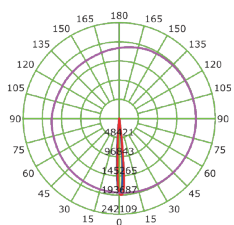

Area of Application

Offices, Villas, Apartments, Stores & Malls