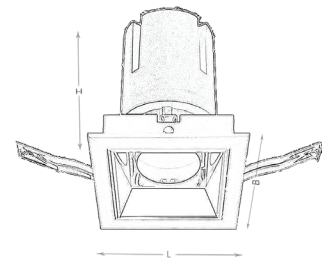

Area of Application

Offices, Villas, Apartments, Stores & Malls