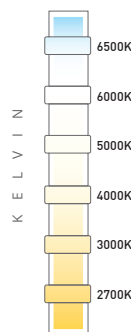

IK07			
IP44	DALI	1-10 DIMMING	PHASE DIMMING
LM-80	energy star	LED	COB
CRI >90	RoHS	CE	Series Wiring
85-265V | 50/60Hz			
LED DRIVERS	MW	TRIDONIC	Lyte Master

LED chips: bridgeLux, CREE, Lyte Master