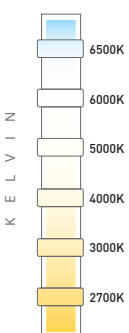

FEATURES

Housing: Die Cast aluminum powder coated.

Diffuser: Tempered Glass

Light Source: BridgeLux USA

Life Span: 50,000 Hrs

Operating Temp: -20°C to 50°C

Manufactured in accordance with all International Standards

Area of Application

Offices, Villas, Apartments, Stores & Malls

Product Model	Total Power	Lumen	CCT	Dimension	Cut-Out
LM-011-DLPS4CW-5W	5W	500 Lm	6000K	Dia:108x41mm	Dia:80mm
LM-011-DLPS4NW-5W	5W	500 Lm	4000K	Dia:108x41mm	Dia:80mm
LM-011-DLPS4WW-5W	5W	500 Lm	3000K	Dia:108x41mm	Dia:80mm
LM-011-DLPS4CW-7W	7W	700 Lm	6000K	Dia:118x50mm	Dia:90mm
LM-011-DLPS4NW-7W	7W	700 Lm	4000K	Dia:118x50mm	Dia:90mm
LM-011-DLPS4WW-7W	7W	700 Lm	3000K	Dia:118x50mm	Dia:90mm
LM-011-DLPS4CW-9W	9W	900 Lm	6000K	Dia:138x53mm	Dia:115mm
LM-011-DLPS4NW-9W	9W	900 Lm	4000K	Dia:138x53mm	Dia:115mm
LM-011-DLPS4WW-9W	9W	900 Lm	3000K	Dia:138x53mm	Dia:115mm
LM-011-DLPS4CW-12W	12W	1200 Lm	6000K	Dia:180x63mm	Dia:155mm
LM-011-DLPS4NW-12W	12W	1200 Lm	4000K	Dia:180x63mm	Dia:155mm
LM-011-DLPS4WW-12W	12W	1200 Lm	3000K	Dia:180x63mm	Dia:155mm
LM-011-DLPS4CW-20W	20W	2000 Lm	6000K	Dia:190x68mm	Dia:160mm
LM-011-DLPS4NW-20W	20W	2000 Lm	4000K	Dia:190x68mm	Dia:160mm
LM-011-DLPS4WW-20W	20W	2000 Lm	3000K	Dia:190x68mm	Dia:160mm
LM-011-DLPS4CW-30W	30W	3000 Lm	6000K	Dia:240x75mm	Dia:210mm
LM-011-DLPS4NW-30W	30W	3000 Lm	4000K	Dia:240x75mm	Dia:210mm
LM-011-DLPS4WW-30W	30W	3000 Lm	3000K	Dia:240x75mm	Dia:210mm