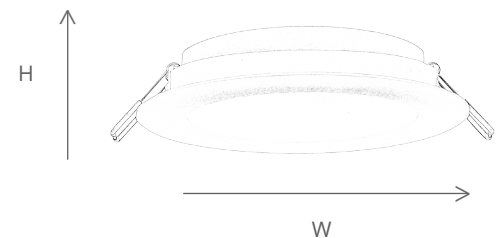

FEATURES

Housing: Die Cast aluminum powder coated.

Diffuser: Tempered Glass

Light Source: BridgeLux USA

Life Span: 50,000 Hrs

Operating Temp: -20°C to 50°C

Manufactured in accordance with all International Standards

Description

Lyte Master Aura Pro LED down light adopts qualified super bright LEDs as light source, which are stable, long life and have no UV & IR emission. Can be mounted everywhere, thanks also to its easy installation requirements. This product takes care of the relevance of the human resources and of the environmental safety. It has different beam angles. The product is compatible with all leading sensor brands with dimming options in 0-10V or DALI.

Area of Application

Offices, Villas, Apartments, Stores & Malls

Product Model	Total Power	Lumen	CCT	Dimension	Cut-Out
LM-011-DLPS4CW-5W	5W	500 Lm	6000K	Dia:108x41mm	Dia:80mm
LM-011-DLPS4NW-5W	5W	500 Lm	4000K	Dia:108x41mm	Dia:80mm
LM-011-DLPS4WW-5W	5W	500 Lm	3000K	Dia:108x41mm	Dia:80mm
LM-011-DLPS4CW-7W	7W	700 Lm	6000K	Dia:118x50mm	Dia:90mm
LM-011-DLPS4NW-7W	7W	700 Lm	4000K	Dia:118x50mm	Dia:90mm
LM-011-DLPS4WW-7W	7W	700 Lm	3000K	Dia:118x50mm	Dia:90mm
LM-011-DLPS4CW-9W	9W	900 Lm	6000K	Dia:138x53mm	Dia:115mm
LM-011-DLPS4NW-9W	9W	900 Lm	4000K	Dia:138x53mm	Dia:115mm
LM-011-DLPS4WW-9W	9W	900 Lm	3000K	Dia:138x53mm	Dia:115mm
LM-011-DLPS4CW-12W	12W	1200 Lm	6000K	Dia:180x63mm	Dia:155mm
LM-011-DLPS4NW-12W	12W	1200 Lm	4000K	Dia:180x63mm	Dia:155mm
LM-011-DLPS4WW-12W	12W	1200 Lm	3000K	Dia:180x63mm	Dia:155mm
LM-011-DLPS4CW-20W	20W	2000 Lm	6000K	Dia:190x68mm	Dia:160mm
LM-011-DLPS4NW-20W	20W	2000 Lm	4000K	Dia:190x68mm	Dia:160mm
LM-011-DLPS4WW-20W	20W	2000 Lm	3000K	Dia:190x68mm	Dia:160mm
LM-011-DLPS4CW-30W	30W	3000 Lm	6000K	Dia:240x75mm	Dia:210mm
LM-011-DLPS4NW-30W	30W	3000 Lm	4000K	Dia:240x75mm	Dia:210mm
LM-011-DLPS4WW-30W	30W	3000 Lm	3000K	Dia:240x75mm	Dia:210mm