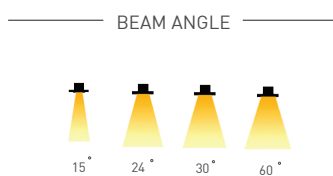

FEATURES

Housing: Die Cast aluminum powder coated.

Diffuser: Tempered Glass

Light Source: BridgeLux USA

Life Span: 50,000 Hrs

Operating Temp: -20°C to 50°C

Manufactured in accordance with all International Standards

Description

Lyte Master Aura Pro LED down light adopts qualified super bright LEDs as light source, which are stable, long life and have no UV & IR emission. Can be mounted everywhere, thanks also to its easy installation requirements. This product takes care of the relevance of the human resources and of the environmental safety. It has different beam angles. The product is compatible with all leading sensor brands with dimming options in 0-10V or DALI.

Area of Application

Offices, Villas, Apartments, Stores & Malls

Product Model	Total Power	Lumen	CCT	Dimension	Cut-Out
LM-011-DLPS4CW-5W	5W	500 Lm	6000K	Dia:108x41mm	Dia:80mm
LM-011-DLPS4NW-5W	5W	500 Lm	4000K	Dia:108x41mm	Dia:80mm
LM-011-DLPS4WW-5W	5W	500 Lm	3000K	Dia:108x41mm	Dia:80mm
LM-011-DLPS4CW-7W	7W	700 Lm	6000K	Dia:118x50mm	Dia:90mm
LM-011-DLPS4NW-7W	7W	700 Lm	4000K	Dia:118x50mm	Dia:90mm
LM-011-DLPS4WW-7W	7W	700 Lm	3000K	Dia:118x50mm	Dia:90mm
LM-011-DLPS4CW-9W	9W	900 Lm	6000K	Dia:138x53mm	Dia:115mm
LM-011-DLPS4NW-9W	9W	900 Lm	4000K	Dia:138x53mm	Dia:115mm
LM-011-DLPS4WW-9W	9W	900 Lm	3000K	Dia:138x53mm	Dia:115mm
LM-011-DLPS4CW-12W	12W	1200 Lm	6000K	Dia:180x63mm	Dia:155mm
LM-011-DLPS4NW-12W	12W	1200 Lm	4000K	Dia:180x63mm	Dia:155mm
LM-011-DLPS4WW-12W	12W	1200 Lm	3000K	Dia:180x63mm	Dia:155mm
LM-011-DLPS4CW-20W	20W	2000 Lm	6000K	Dia:190x68mm	Dia:160mm
LM-011-DLPS4NW-20W	20W	2000 Lm	4000K	Dia:190x68mm	Dia:160mm
LM-011-DLPS4WW-20W	20W	2000 Lm	3000K	Dia:190x68mm	Dia:160mm
LM-011-DLPS4CW-30W	30W	3000 Lm	6000K	Dia:240x75mm	Dia:210mm
LM-011-DLPS4NW-30W	30W	3000 Lm	4000K	Dia:240x75mm	Dia:210mm
LM-011-DLPS4WW-30W	30W	3000 Lm	3000K	Dia:240x75mm	Dia:210mm