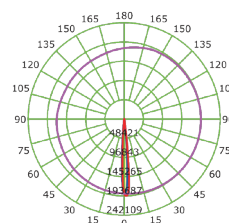

Area of Application

Offices, Villas, Apartments, Stores & Malls

Product Model	Total Power	Lumen	CCT	Dimension	Cut-Out
LM-011-DLPS4CW-5W	5W	500 Lm	6000K	Dia:108x41mm	Dia:80mm
LM-011-DLPS4NW-5W	5W	500 Lm	4000K	Dia:108x41mm	Dia:80mm
LM-011-DLPS4WW-5W	5W	500 Lm	3000K	Dia:108x41mm	Dia:80mm
LM-011-DLPS4CW-7W	7W	700 Lm	6000K	Dia:118x50mm	Dia:90mm
LM-011-DLPS4NW-7W	7W	700 Lm	4000K	Dia:118x50mm	Dia:90mm
LM-011-DLPS4WW-7W	7W	700 Lm	3000K	Dia:118x50mm	Dia:90mm
LM-011-DLPS4CW-9W	9W	900 Lm	6000K	Dia:138x53mm	Dia:115mm
LM-011-DLPS4NW-9W	9W	900 Lm	4000K	Dia:138x53mm	Dia:115mm
LM-011-DLPS4WW-9W	9W	900 Lm	3000K	Dia:138x53mm	Dia:115mm
LM-011-DLPS4CW-12W	12W	1200 Lm	6000K	Dia:180x63mm	Dia:155mm
LM-011-DLPS4NW-12W	12W	1200 Lm	4000K	Dia:180x63mm	Dia:155mm
LM-011-DLPS4WW-12W	12W	1200 Lm	3000K	Dia:180x63mm	Dia:155mm
LM-011-DLPS4CW-20W	20W	2000 Lm	6000K	Dia:190x68mm	Dia:160mm
LM-011-DLPS4NW-20W	20W	2000 Lm	4000K	Dia:190x68mm	Dia:160mm
LM-011-DLPS4WW-20W	20W	2000 Lm	3000K	Dia:190x68mm	Dia:160mm
LM-011-DLPS4CW-30W	30W	3000 Lm	6000K	Dia:240x75mm	Dia:210mm
LM-011-DLPS4NW-30W	30W	3000 Lm	4000K	Dia:240x75mm	Dia:210mm
LM-011-DLPS4WW-30W	30W	3000 Lm	3000K	Dia:240x75mm	Dia:210mm