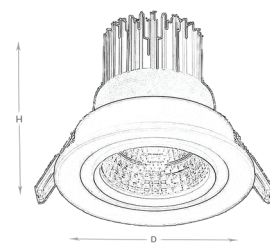

FEATURES

Housing: Die Cast aluminum powder coated.

Reflector: Anodized Aluminium

Diffuser: Tempered Glass

Light Source: BridgeLux USA

Life Span: 50,000 Hrs

Operating Temp: -20°C to 50°C

Manufactured in accordance with all International Standards

Description

Lyte Master Emerald Pro LED down light adopts qualified super bright LEDs as light source, which are stable, long life and have no UV & IR emission. Can be mounted everywhere, thanks also to its easy installation requirements. This product takes care of the relevance of the human resources and of the environmental safety. The COB LED is specially chosen to provide high lumen results in uniform and pleasant light effect, It has different beam angles. The product is compatible with all leading sensor brands with dimming options in 0-10V or DALI.

Area of Application

Offices, Villas, Apartments, Stores & Malls

Product Model	Total Power	Lumen	CCT	Dimension	Cut-Out
LM-022-DLZ6JCW-20W	20W	2000 Lm	6000K	Dia:110x85Hmm	Dia:100mm
LM-022-DLZ6JNW-20W	20W	2000 Lm	4000K	Dia:110x85Hmm	Dia:100mm
LM-022-DLZ6JWW-20W	20W	2000 Lm	3000K	Dia:110x85Hmm	Dia:100mm
LM-022-DLZ6JCW-30W	30W	3000 Lm	6000K	Dia:130xH98mm	Dia:120mm
LM-022-DLZ6JNW-30W	30W	3000 Lm	4000K	Dia:130xH98mm	Dia:120mm
LM-022-DLZ6JWW-30W	30W	3000 Lm	3000K	Dia:130xH98mm	Dia:120mm
LM-022-DLZ6JCW-40W	40W	4000 Lm	6000K	Dia:130x113mm	Dia:120mm
LM-022-DLZ6JNW-40W	40W	4000 Lm	4000K	Dia:130x113mm	Dia:120mm
LM-022-DLZ6JWW-40W	40W	4000 Lm	3000K	Dia:130x113mm	Dia:120mm
LM-022-DLZ6KCW-40W	40W	4000 Lm	6000K	Dia:150xH100mm	Dia:135mm
LM-022-DLZ6KNW-40W	40W	4000 Lm	4000K	Dia:150xH100mm	Dia:135mm
LM-022-DLZ6KWW-40W	40W	4000 Lm	3000K	Dia:150xH100mm	Dia:135mm
LM-022-DLZ6JCW-50W	50W	5000 Lm	6000K	Dia:150xH110mm	Dia:135mm
LM-022-DLZ6JNW-50W	50W	5000 Lm	4000K	Dia:150xH110mm	Dia:135mm
LM-022-DLZ6JWW-50W	50W	5000 Lm	3000K	Dia:150xH110mm	Dia:135mm