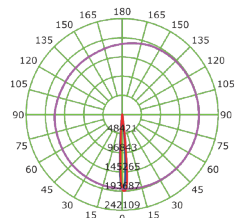

IK07	DALI	1-10 DIMMING	PHASE DIMMING
IP44	LED	COB	
LM-80	RoHS	CE	Series Wiring
CRI >90			
85-265V | 50/60Hz			
LED DRIVERS	TRIDONIC	Lyte Master	LED CHIPS: bridgeLux, CREE+