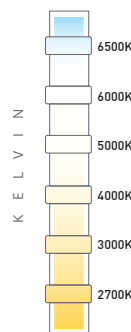

FEATURES

Housing: Die Cast aluminum powder coated.

Reflector: Anodized Aluminium

Diffuser: Tempered Glass

Light Source: BridgeLux USA

Life Span: 50,000 Hrs

Operating Temp: -20°C to 50°C

Manufactured in accordance with all International Standards

Area of Application

Offices, Villas, Apartments, Stores & Malls

Product Model	Total Power	Lumen	CCT	Dimension	Cut-Out
LM-022-DLZ6JCW-20W	20W	2000 Lm	6000K	Dia:110x85Hmm	Dia:100mm
LM-022-DLZ6JNW-20W	20W	2000 Lm	4000K	Dia:110x85Hmm	Dia:100mm
LM-022-DLZ6JWW-20W	20W	2000 Lm	3000K	Dia:110x85Hmm	Dia:100mm
LM-022-DLZ6JCW-30W	30W	3000 Lm	6000K	Dia:130xH98mm	Dia:120mm
LM-022-DLZ6JNW-30W	30W	3000 Lm	4000K	Dia:130xH98mm	Dia:120mm
LM-022-DLZ6JWW-30W	30W	3000 Lm	3000K	Dia:130xH98mm	Dia:120mm
LM-022-DLZ6JCW-40W	40W	4000 Lm	6000K	Dia:130x113mm	Dia:120mm
LM-022-DLZ6JNW-40W	40W	4000 Lm	4000K	Dia:130x113mm	Dia:120mm
LM-022-DLZ6JWW-40W	40W	4000 Lm	3000K	Dia:130x113mm	Dia:120mm
LM-022-DLZ6KCW-40W	40W	4000 Lm	6000K	Dia:150xH100mm	Dia:135mm
LM-022-DLZ6KNW-40W	40W	4000 Lm	4000K	Dia:150xH100mm	Dia:135mm
LM-022-DLZ6KWW-40W	40W	4000 Lm	3000K	Dia:150xH100mm	Dia:135mm
LM-022-DLZ6JCW-50W	50W	5000 Lm	6000K	Dia:150xH110mm	Dia:135mm
LM-022-DLZ6JNW-50W	50W	5000 Lm	4000K	Dia:150xH110mm	Dia:135mm
LM-022-DLZ6JWW-50W	50W	5000 Lm	3000K	Dia:150xH110mm	Dia:135mm