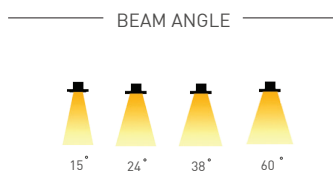

Area of Application

Offices, Villas, Apartments, Stores & Malls

IK07	DALI	1-10 DIMMING	PHASE DIMMING
IP44	LM-80	LED	COB
CRI >90	ROHS	CE	Series Wiring
85-265V | 50/60Hz			
LED DRIVERS	MW	TRIDONIC	Lyte Master