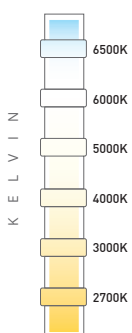

Area of Application

Offices, Villas, Apartments, Stores & Malls

IK07	DALI	1-10 DIMMING	PHASE DIMMING
IP44	LM-80	LED	COB
CRI >90	ROHS	CE	Series Wiring
85-265V | 50/60Hz			
LED DRIVERS	MW	TRIDONIC	Lyte Master