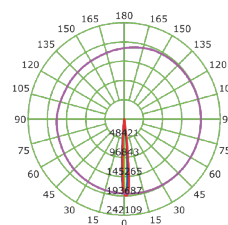

Area of Application

Offices, Villas, Apartments, Stores & Malls

IK07	DALI	1-10 DIMMING	PHASE DIMMING
IP44	LM-80	LED	COB
CRI >90	ROHS	CE	Series Wiring
85-265V | 50/60Hz			
LED DRIVERS	MW	TRIDONIC	Lyte Master