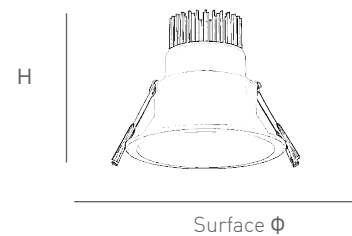

Area of Application

Offices, Villas, Apartments, Stores & Malls

IK07	DALI	1-10 DIMMING	PHASE DIMMING
IP44	LM-80	LED	COB
CRI >90	ROHS	CE	Series Wiring
85-265V | 50/60Hz			
LED DRIVERS	MW	TRIDONIC	Lyte Master