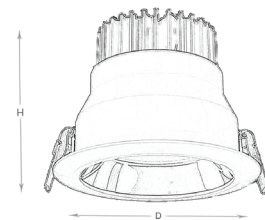

Area of Application

Offices, Villas, Apartments, Stores & Malls

IK07			
IP44	DALI	1-10 DIMMING	PHASE DIMMING
LM-80	Energy Star	LED	COB
CRI >90	RoHS	CE	Series Wiring
85-265V | 50/60Hz			
LED DRIVERS	MW	TRIDONIC	Lyte Master

LED CHIPS: bridgeLux, CREE, Lyte Master