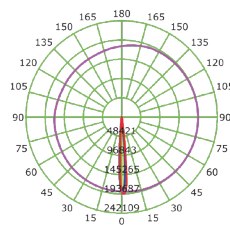

Area of Application

Offices, Villas, Apartments, Stores & Malls

IK07			
IP44	DALI	1-10 DIMMING	PHASE DIMMING
LM-80	Energy Star	LED	COB
CRI >90	RoHS	CE	Series Wiring
85-265V | 50/60Hz			
LED DRIVERS	MW	TRIDONIC	Lyte Master

LED CHIPS: bridgeLux, CREE, Lyte Master