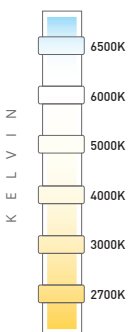

Area of Application

Offices, Villas, Apartments, Stores & Malls

IK07			
IP44	DALI	1-10 DIMMING	PHASE DIMMING
LM-80	Energy Star	LED	COB
CRI >90	RoHS	CE	Series Wiring
85-265V | 50/60Hz			
LED DRIVERS	MW	TRIDONIC	Lyte Master

LED CHIPS: bridgeLux, CREE, Lyte Master