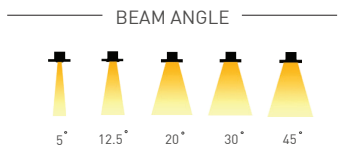

FEATURES

- Housing: Die Cast Aluminium with SS 309/316 trim.
- Diffuser: Tempered Glass.
- Reflector: Aluminium.
- Light Source: BridgeLux USA
- Life Span: 50,000 Hrs
- Operating Temp: -20°C to 50°C

Manufactured in accordance with all International Standards

Description

Lyte Master Flare in-ground linear light generates an effect. It can be used to immerse façades in light. Dark exterior areas become a thing of the past. The LED luminaire is well-designed, apparent like an object and achieves a maximum effect as a wall-washer for façade illumination.

Area of Application

Ramp Light, Wall Recessed, Walkway Light

Product Model	Total Power	Lumen	CCT	Dimension LxWxH	Cut-Out
LM-002-IGWW1CW-7W	7W	700 Lm	6000K	300x80x100mm	L292xW70mm
LM-002-IGWW1NW-7W	7W	700 Lm	4000K	300x80x100mm	L292xW70mm
LM-002-IGWW1WW-7W	7W	700 Lm	3000K	300x80x100mm	L292xW70mm
LM-002-IGWW1CW-11W	11W	1100 Lm	6000K	500x80x100mm	L492xW70mm
LM-002-IGWW1NW-11W	11W	1100 Lm	4000K	500x80x100mm	L492xW70mm
LM-002-IGWW1WW-11W	11W	1100 Lm	3000K	500x80x100mm	L492xW70mm
LM-002-IGWW1CW-21W	21W	2100 Lm	6000K	1000x80x100mm	L992xW70mm
LM-002-IGWW1NW-21W	21W	2100 Lm	4000K	1000x80x100mm	L992xW70mm
LM-002-IGWW1WW-21W	21W	2100 Lm	3000K	1000x80x100mm	L992xW70mm
LM-002-IGWW1CW-28W	28W	2800 Lm	6000K	1000x80x100mm	L992xW70mm
LM-002-IGWW1NW-28W	28W	2800 Lm	4000K	1000x80x100mm	L992xW70mm
LM-002-IGWW1WW-28W	28W	2800 Lm	3000K	1000x80x100mm	L992xW70mm
LM-002-IGWW1CW-36W	36W	3600 Lm	6000K	1000x80x100mm	L992xW70mm
LM-002-IGWW1NW-36W	36W	3600 Lm	4000K	1000x80x100mm	L992xW70mm
LM-002-IGWW1WW-36W	36W	3600 Lm	3000K	1000x80x100mm	L992xW70mm
LM-002-IGWW1CW-42W	42W	4200 Lm	6000K	1000x80x100mm	L992xW70mm
LM-002-IGWW1NW-42W	42W	4200 Lm	4000K	1000x80x100mm	L992xW70mm
LM-002-IGWW1WW-42W	42W	4200 Lm	3000K	1000x80x100mm	L992xW70mm