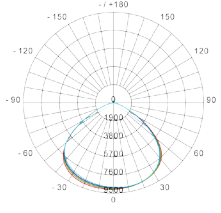

FEATURES

- Housing: Die Cast Aluminium with SS 309/316 trim.
- Diffuser: Tempered Glass.
- Reflector: Aluminium.
- Light Source: BridgeLux USA
- Life Span: 50,000 Hrs
- Operating Temp: -20°C to 50°C

Manufactured in accordance with all International Standards

Description

Lyte Master Flare in-ground linear light generates an effect. It can be used to immerse façades in light. Dark exterior areas become a thing of the past. The LED luminaire is well-designed, apparent like an object and achieves a maximum effect as a wall-washer for façade illumination.

Area of Application

Ramp Light, Wall Recessed, Walkway Light

Product Model	Total Power	Lumen	CCT	Dimension LxWxH	Cut-Out
LM-002-IGWW1CW-7W	7W	700 Lm	6000K	300x80x100mm	L292xW70mm
LM-002-IGWW1NW-7W	7W	700 Lm	4000K	300x80x100mm	L292xW70mm
LM-002-IGWW1WW-7W	7W	700 Lm	3000K	300x80x100mm	L292xW70mm
LM-002-IGWW1CW-11W	11W	1100 Lm	6000K	500x80x100mm	L492xW70mm
LM-002-IGWW1NW-11W	11W	1100 Lm	4000K	500x80x100mm	L492xW70mm
LM-002-IGWW1WW-11W	11W	1100 Lm	3000K	500x80x100mm	L492xW70mm
LM-002-IGWW1CW-21W	21W	2100 Lm	6000K	1000x80x100mm	L992xW70mm
LM-002-IGWW1NW-21W	21W	2100 Lm	4000K	1000x80x100mm	L992xW70mm
LM-002-IGWW1WW-21W	21W	2100 Lm	3000K	1000x80x100mm	L992xW70mm
LM-002-IGWW1CW-28W	28W	2800 Lm	6000K	1000x80x100mm	L992xW70mm
LM-002-IGWW1NW-28W	28W	2800 Lm	4000K	1000x80x100mm	L992xW70mm
LM-002-IGWW1WW-28W	28W	2800 Lm	3000K	1000x80x100mm	L992xW70mm
LM-002-IGWW1CW-36W	36W	3600 Lm	6000K	1000x80x100mm	L992xW70mm
LM-002-IGWW1NW-36W	36W	3600 Lm	4000K	1000x80x100mm	L992xW70mm
LM-002-IGWW1WW-36W	36W	3600 Lm	3000K	1000x80x100mm	L992xW70mm
LM-002-IGWW1CW-42W	42W	4200 Lm	6000K	1000x80x100mm	L992xW70mm
LM-002-IGWW1NW-42W	42W	4200 Lm	4000K	1000x80x100mm	L992xW70mm
LM-002-IGWW1WW-42W	42W	4200 Lm	3000K	1000x80x100mm	L992xW70mm