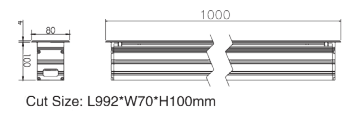

FEATURES

- Housing: Die Cast Aluminium with SS 309/316 trim.
- Diffuser: Tempered Glass.
- Reflector: Aluminium.
- Light Source: BridgeLux USA
- Life Span: 50,000 Hrs
- Operating Temp: -20°C to 50°C

Manufactured in accordance with all International Standards

Description

Lyte Master Flare in-ground linear light generates an effect. It can be used to immerse façades in light. Dark exterior areas become a thing of the past. The LED luminaire is well-designed, apparent like an object and achieves a maximum effect as a wall-washer for façade illumination.

Area of Application

Ramp Light, Wall Recessed, Walkway Light

Product Model	Total Power	Lumen	CCT	Dimension LxWxH	Cut-Out
LM-002-IGWW1CW-7W	7W	700 Lm	6000K	300x80x100mm	L292xW70mm
LM-002-IGWW1NW-7W	7W	700 Lm	4000K	300x80x100mm	L292xW70mm
LM-002-IGWW1WW-7W	7W	700 Lm	3000K	300x80x100mm	L292xW70mm
LM-002-IGWW1CW-11W	11W	1100 Lm	6000K	500x80x100mm	L492xW70mm
LM-002-IGWW1NW-11W	11W	1100 Lm	4000K	500x80x100mm	L492xW70mm
LM-002-IGWW1WW-11W	11W	1100 Lm	3000K	500x80x100mm	L492xW70mm
LM-002-IGWW1CW-21W	21W	2100 Lm	6000K	1000x80x100mm	L992xW70mm
LM-002-IGWW1NW-21W	21W	2100 Lm	4000K	1000x80x100mm	L992xW70mm
LM-002-IGWW1WW-21W	21W	2100 Lm	3000K	1000x80x100mm	L992xW70mm
LM-002-IGWW1CW-28W	28W	2800 Lm	6000K	1000x80x100mm	L992xW70mm
LM-002-IGWW1NW-28W	28W	2800 Lm	4000K	1000x80x100mm	L992xW70mm
LM-002-IGWW1WW-28W	28W	2800 Lm	3000K	1000x80x100mm	L992xW70mm
LM-002-IGWW1CW-36W	36W	3600 Lm	6000K	1000x80x100mm	L992xW70mm
LM-002-IGWW1NW-36W	36W	3600 Lm	4000K	1000x80x100mm	L992xW70mm
LM-002-IGWW1WW-36W	36W	3600 Lm	3000K	1000x80x100mm	L992xW70mm
LM-002-IGWW1CW-42W	42W	4200 Lm	6000K	1000x80x100mm	L992xW70mm
LM-002-IGWW1NW-42W	42W	4200 Lm	4000K	1000x80x100mm	L992xW70mm
LM-002-IGWW1WW-42W	42W	4200 Lm	3000K	1000x80x100mm	L992xW70mm