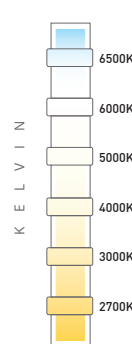

Area of Application

Street Light, Road Light & Area Lighting

IK10	DALI			1-10 DIMMING	PHASE DIMMING
IP66	LM-80	LM-80	LED	COB	
CRI >90	RoHS	CE	Series Wiring		
85-265V | 50/60Hz					
LED DRIVERS	MW	TRIDONIC	Lyte Master	LED CHIPS	bridgelux