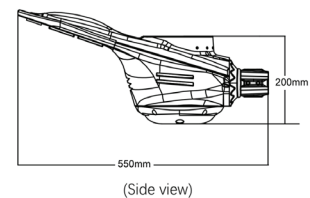

Area of Application

Street Light, Road Light & Area Lighting

IK10	DALI			1-10 DIMMING	PHASE DIMMING
IP66	LM-80	LM-80	LED	COB	
CRI >90	RoHS	CE	Series Wiring		
85-265V | 50/60Hz					
LED DRIVERS	MW	TRIDONIC	Lyte Master	LED CHIPS	bridgelux