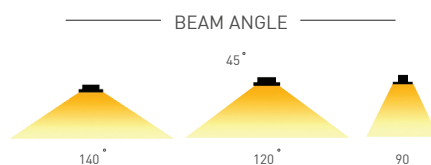

FEATURES

- Housing: High Pressure Die-cast aluminum powder coated.
- Diffuser: Tempered glass / PMMA
- Light Source: BridgeLux/Cree/ Philips
- Life Span: 50,000 Hrs
- Operating Temp: -40°C to 70°C
- Solar Panel: High Efficiency monocrystalline silicon
- Solar Charge Controller: PWM/MPPT 10A
- Control Option: Programmable dimming & Sensor function
- Battery: LiFePO4 Lithium battery
- Capacity: Upto 1300wh

Manufactured in accordance with all International Standards

Product Model	Total Power	Lumen	CCT	Dimension LxWxH
LM-002-SSI5RCW-10W	10W	2000 Lm	6000K	550X220X200mm
LM-002-SSI5RNW-10W	10W	2000 Lm	4000K	550X220X200mm
LM-002-SSI5RWW-10W	10W	2000 Lm	3000K	550X220X200mm
LM-002-SSI5RCW-15W	15W	3000 Lm	6000K	550X220X200mm
LM-002-SSI5RNW-15W	15W	3000 Lm	4000K	550X220X200mm
LM-002-SSI5RWW-15W	15W	3000 Lm	3000K	550X220X200mm
LM-002-SSI5RCW-20W	20W	4000 Lm	6000K	550X220X200mm
LM-002-SSI5RNW-20W	20W	4000 Lm	4000K	550X220X200mm
LM-002-SSI5RWW-20W	20W	4000 Lm	3000K	550X220X200mm
LM-002-SSI5RCW-25W	25W	5000 Lm	6000K	550X220X200mm
LM-002-SSI5RNW-25W	25W	5000 Lm	4000K	550X220X200mm
LM-002-SSI5RWW-25W	25W	5000 Lm	3000K	550X220X200mm
LM-002-SSI5RCW-30W	30W	6000 Lm	6000K	550X220X200mm
LM-002-SSI5RNW-30W	30W	6000 Lm	4000K	550X220X200mm
LM-002-SSI5RWW-30W	30W	6000 Lm	3000K	550X220X200mm
LM-002-SSI5RCW-40W	40W	8000 Lm	6000K	550X220X200mm
LM-002-SSI5RNW-40W	40W	8000 Lm	4000K	550X220X200mm
LM-002-SSI5RWW-40W	40W	8000 Lm	3000K	550X220X200mm
LM-002-SSI5RCW-50W	50W	10000 Lm	6000K	550X220X200mm
LM-002-SSI5RNW-50W	50W	10000 Lm	4000K	550X220X200mm
LM-002-SSI5RWW-50W	50W	10000 Lm	3000K	550X220X200mm