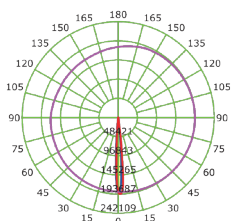

Manufactured in accordance with all International Standards

Product Model	Total Power	Lumen	CCT	Dimension LxWxH
LM-002-SSI5RCW-10W	10W	2000 Lm	6000K	550X220X200mm
LM-002-SSI5RNW-10W	10W	2000 Lm	4000K	550X220X200mm
LM-002-SSI5RWW-10W	10W	2000 Lm	3000K	550X220X200mm
LM-002-SSI5RCW-15W	15W	3000 Lm	6000K	550X220X200mm
LM-002-SSI5RNW-15W	15W	3000 Lm	4000K	550X220X200mm
LM-002-SSI5RWW-15W	15W	3000 Lm	3000K	550X220X200mm
LM-002-SSI5RCW-20W	20W	4000 Lm	6000K	550X220X200mm
LM-002-SSI5RNW-20W	20W	4000 Lm	4000K	550X220X200mm
LM-002-SSI5RWW-20W	20W	4000 Lm	3000K	550X220X200mm
LM-002-SSI5RCW-25W	25W	5000 Lm	6000K	550X220X200mm
LM-002-SSI5RNW-25W	25W	5000 Lm	4000K	550X220X200mm
LM-002-SSI5RWW-25W	25W	5000 Lm	3000K	550X220X200mm
LM-002-SSI5RCW-30W	30W	6000 Lm	6000K	550X220X200mm
LM-002-SSI5RNW-30W	30W	6000 Lm	4000K	550X220X200mm
LM-002-SSI5RWW-30W	30W	6000 Lm	3000K	550X220X200mm
LM-002-SSI5RCW-40W	40W	8000 Lm	6000K	550X220X200mm
LM-002-SSI5RNW-40W	40W	8000 Lm	4000K	550X220X200mm
LM-002-SSI5RWW-40W	40W	8000 Lm	3000K	550X220X200mm
LM-002-SSI5RCW-50W	50W	10000 Lm	6000K	550X220X200mm
LM-002-SSI5RNW-50W	50W	10000 Lm	4000K	550X220X200mm
LM-002-SSI5RWW-50W	50W	10000 Lm	3000K	550X220X200mm