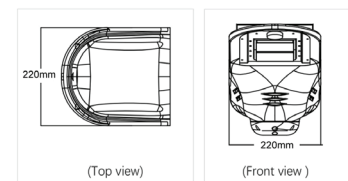

Area of Application

Street Light, Road Light & Area Lighting

IK10	DALI			1-10 DIMMING	PHASE DIMMING
IP66	LM-80	LM-80	LED	COB	
CRI >90	RoHS	CE	Series Wiring		
85-265V | 50/60Hz					
LED DRIVERS	MW	TRIDONIC	Lyte Master	LED CHIPS	bridgelux