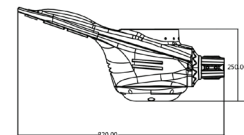

Area of Application

Street Light, Road Light & Area Lighting

(Side view)