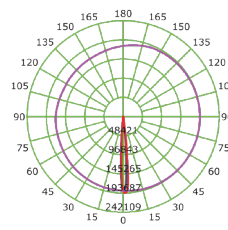

IK10	IP66	DALI	1-10 DIMMING	PHASE DIMMING
LM-80	LED	COB	CRI >90	RoHS
CE	Series Wiring	85-265V | 50/60Hz		

LED DRIVERS: MW TRIDONIC Lyte Master
LED CHIPS: bridgelux, CREE, Lyte Master