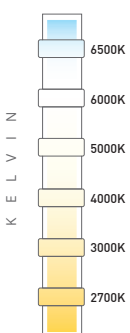

IK10	IP66	DALI	1-10 DIMMING	PHASE DIMMING
LM-80	LED	COB	CRI >90	RoHS
CE	Series Wiring	85-265V | 50/60Hz		

LED DRIVERS: MW TRIDONIC Lyte Master
LED CHIPS: bridgelux, CREE, Lyte Master