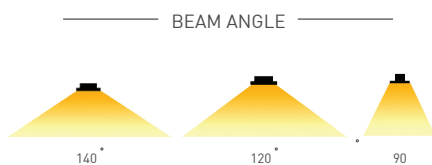

**Manufactured in accordance with all International Standards**

Product Model	Total Power	Lumen	CCT	Dimension LxWxH
LM-002-SST5CW-120W	120W	15600 Lm	6000K	820x300x250mm
LM-002-SST5NW-120W	120W	15600 Lm	4000K	820x300x250mm
LM-002-SST5WW-120W	120W	15600 Lm	3000K	820x300x250mm
LM-002-SST5CW-150W	150W	18000 Lm	6000K	820x300x250mm
LM-002-SST5NW-150W	150W	18000 Lm	4000K	820x300x250mm
LM-002-SST5WW-150W	150W	18000 Lm	3000K	820x300x250mm
LM-002-SST5CW-180W	120W	23400 Lm	6000K	820x300x250mm
LM-002-SST5NW-180W	120W	23400 Lm	4000K	820x300x250mm
LM-002-SST5WW-180W	120W	23400 Lm	3000K	820x300x250mm
LM-002-SST5CW-200W	150W	26000 Lm	6000K	820x300x250mm
LM-002-SST5NW-200W	150W	26000 Lm	4000K	820x300x250mm
LM-002-SST5WW-200W	150W	26000 Lm	3000K	820x300x250mm

**Area of Application**

Street Light, Road Light & Area Lighting

(Side view)

(Top view)

(Front view )

IK10	IP66	DALI	1-10 DIMMING	PHASE DIMMING
LM-80	LED	COB	CRI >90	RoHS
CE	Series Wiring	85-265V   50/60Hz		