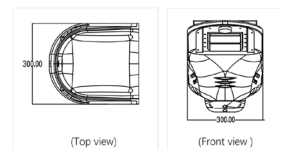

(Top view)

(Front view)