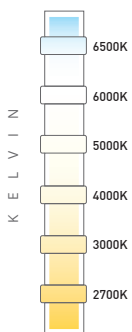

Area of Application

Wall Mounted, Outdoor, Pillar Mounted

IK08	IP65	DALI	1-10 DIMMING	PHASE DIMMING
LM-80	RoHS	LED	COB	Series Wiring
CRI >90	CE	85-265V | 50/60Hz		

LED DRIVERS: MWM, TRIDONIC, Lyte Master
LED CHIPS: bridgeLux, CREE+
Lyte Master