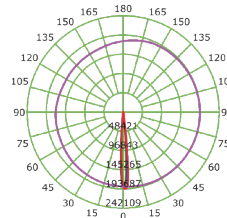

Area of Application

Wall Mounted, Outdoor, Pillar Mounted

IK08	IP65	DALI	1-10 DIMMING	PHASE DIMMING
LM-80	RoHS	LED	COB	Series Wiring
CRI >90	CE	85-265V | 50/60Hz		

LED DRIVERS: MWM, TRIDONIC, Lyte Master
LED CHIPS: bridgeLux, CREE+
Lyte Master