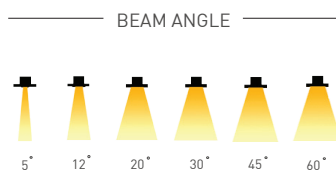

IK08			
IP67	DALI	1-10 DIMMING	PHASE DIMMING
LM-80	LM-80	LED	COB
CRI >90	RoHS	CE	Series Wiring
85-265V | 50/60Hz			
LED DRIVERS	MW	TRIDONIC	Lyte Master

LED CHIPS: bridgeLux, CREE+, Lyte Master