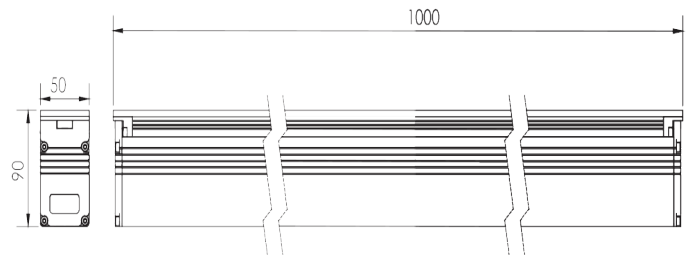

## FEATURES

- Housing: Aluminium Alloy with SS 309/316 trim.
- Diffuser: Tempered Glass.
- Reflector: Aluminium.
- Light Source: BridgeLux USA
- Life Span: 50,000 Hrs
- Operating Temp: -20°C to 50°C

Manufactured in accordance with all International Standards

## Description

Lyte Master Mirage in-ground linear light generates an effect. Sometimes an eye-catcher, at other times showing the way. They accentuate entrance areas or emphasize architectural contours. Mirage can be integrated in façades and floor spaces – they are always an optical highlight. The LED luminaire is well-designed, apparent like an object and achieves a maximum effect as a wall-washer for façade illumination.

## Area of Application

Ramp Light, Wall Recessed, Walkway Light

Product Model	Total Power	Lumen	CCT	Dimension
LM-003-ICWWF5CW-11W	11W	1100 Lm	6000K	L999xW50xH87mm
LM-003-ICWWF5NW-11W	11W	1100 Lm	4000K	L999xW50xH87mm
LM-003-ICWWF5WW-11W	11W	1100 Lm	3000K	L999xW50xH87mm
LM-003-ICWWF5CW-18W	18W	1800 Lm	6000K	L999xW50xH87mm
LM-003-ICWWF5NW-18W	18W	1800 Lm	4000K	L999xW50xH87mm
LM-003-ICWWF5WW-18W	18W	1800 Lm	3000K	L999xW50xH87mm
LM-003-ICWWF5CW-21W	21W	2100 Lm	6000K	L999xW50xH87mm
LM-003-ICWWF5NW-21W	21W	2100 Lm	4000K	L999xW50xH87mm
LM-003-ICWWF5WW-21W	21W	2100 Lm	3000K	L999xW50xH87mm

Size: L999\*W50\*H87mm

IK08			
IP67	DALI	1-10 DIMMING	PHASE DIMMING
LM-80	LM-80	LED	COB
CRI >90	RoHS	CE	Series Wiring
85-265V   50/60Hz			
LED DRIVERS	MW	TRIDONIC	Lyte Master

LED CHIPS: bridgeLux, CREE+, Lyte Master