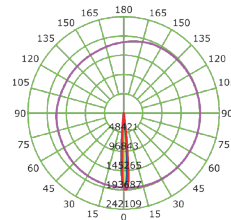

IK08			
IP67	DALI	1-10 DIMMING	PHASE DIMMING
LM-80	LM-80	LED	COB
CRI >90	RoHS	CE	Series Wiring
85-265V | 50/60Hz			
LED DRIVERS	MW	TRIDONIC	Lyte Master

LED CHIPS: bridgeLux, CREE+, Lyte Master