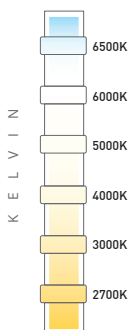

IK08			
IP67	DALI	1-10 DIMMING	PHASE DIMMING
LM-80	LM-80	LED	COB
CRI >90	RoHS	CE	Series Wiring
85-265V | 50/60Hz			
LED DRIVERS	MW	TRIDONIC	Lyte Master

LED CHIPS: bridgeLux, CREE+, Lyte Master