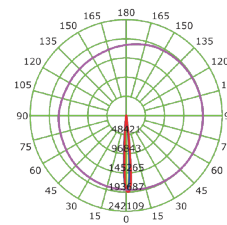

IK08			
IP67	DALI	1-10 DIMMING	PHASE DIMMING
LM-80	LED	COB	
CRI >90	RoHS	CE	Series Wiring
85-265V | 50/60Hz			
LED DRIVERS	MW	TRIDONIC	Lyte Master

LED CHIPS: bridgeLux, CREE, Lyte Master