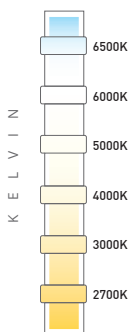

IK08			
IP67	DALI	1-10 DIMMING	PHASE DIMMING
LM-80	LED	COB	
CRI >90	RoHS	CE	Series Wiring
85-265V | 50/60Hz			
LED DRIVERS	MW	TRIDONIC	Lyte Master

LED CHIPS: bridgeLux, CREE, Lyte Master