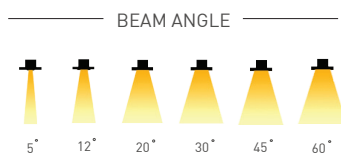

IK08			
IP67	DALI	1-10 DIMMING	PHASE DIMMING
LM-80	LED	COB	
CRI >90	RoHS	CE	Series Wiring
85-265V | 50/60Hz			
LED DRIVERS	MW	TRIDONIC	Lyte Master

LED CHIPS: bridgeLux, CREE, Lyte Master