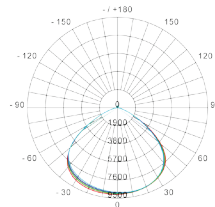

IK08	DALI			1-10 DIMMING	PHASE DIMMING
IP67	LM-80	LED	COB	Series Wiring	
CRI >90	RoHS	CE	85-265V | 50/60Hz		
LED DRIVERS		MW	TRIDONIC	Lyte Master	

LED CHIPS: bridgeLux, CREE, Lyte Master