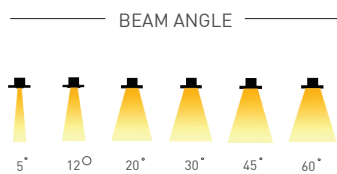

IK08	DALI			1-10 DIMMING	PHASE DIMMING
IP67	LM-80	LED	COB	Series Wiring	
CRI >90	RoHS	CE	85-265V | 50/60Hz		
LED DRIVERS		MW	TRIDONIC	Lyte Master	

LED CHIPS: bridgeLux, CREE, Lyte Master