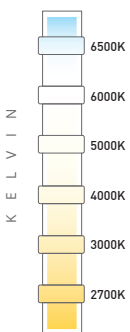

IK08	DALI			1-10 DIMMING	PHASE DIMMING
IP67	LM-80	LED	COB	Series Wiring	
CRI >90	RoHS	CE	85-265V | 50/60Hz		
LED DRIVERS		MW	TRIDONIC	Lyte Master	

LED CHIPS: bridgeLux, CREE, Lyte Master