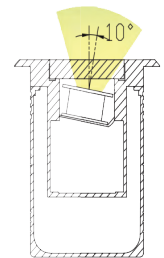

Area of Application

Ramp Light, Wall Recessed, Walkway Light

Size: L992*W70*H100mm