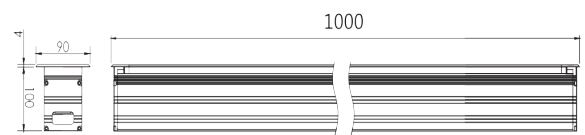

Area of Application

Ramp Light, Wall Recessed, Walkway Light

Size: L992*W70*H100mm