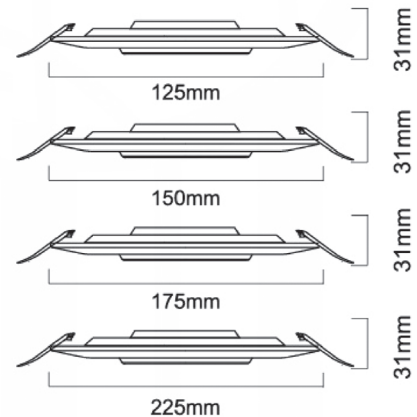

Area of Application

Corridors, False Ceiling, Offices & Villas

IK02	DALI	1-10 DIMMING	PHASE DIMMING
IP44	LM-80	LED	SMD
CRI >90	RoHS	CE	Series Wiring
100-240V | 50/60Hz			
LED DRIVERS	TRIDONIC	Lyte Master	LED CHIPS: bridgeLux, CREE+, Lyte Master