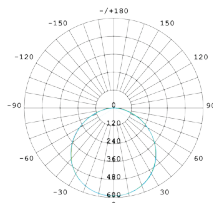

Area of Application

Corridors, False Ceiling, Offices & Villas

IK02	DALI	1-10 DIMMING	PHASE DIMMING
IP44	LM-80	LED	SMD
CRI >90	RoHS	CE	Series Wiring
100-240V | 50/60Hz			
LED DRIVERS	TRIDONIC	Lyte Master	LED CHIPS: bridgeLux, CREE+, Lyte Master