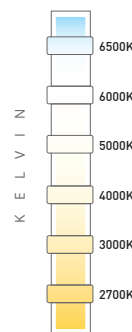

Area of Application

Corridors, False Ceiling, Offices & Villas

IK02	DALI	1-10 DIMMING	PHASE DIMMING
IP44	LM-80	LED	SMD
CRI >90	RoHS	CE	Series Wiring
100-240V | 50/60Hz			
LED DRIVERS	TRIDONIC	Lyte Master	LED CHIPS: bridgeLux, CREE+, Lyte Master