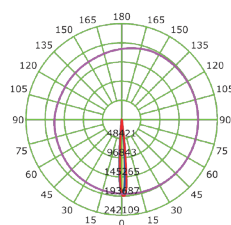

IP67	DALI	1-10 DIMMING	PHASE DIMMING
LM-80	LM-80	LED	COB
CRI >90	RoHS	CE	Series Wiring
85-265V | 50/60Hz			

LED DRIVERS: TRIDONIC Lyte Master

LED CHIPS: Lyte Master