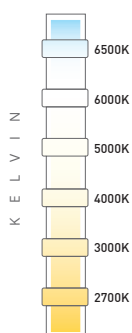

IP67	DALI	1-10 DIMMING	PHASE DIMMING
LM-80	LM-80	LED	COB
CRI >90	RoHS	CE	Series Wiring
85-265V | 50/60Hz			

LED DRIVERS: TRIDONIC Lyte Master

LED CHIPS: Lyte Master