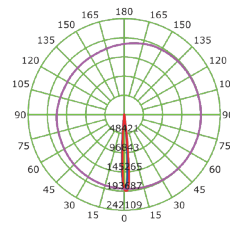

Area of Application

Wall Mounted, Cove, Pillar Mounted

IP20	DALI	1-10 DIMMING	PHASE DIMMING
LM-80	LM-80	LED	COB
CRI >90	RoHS	CE	Series Wiring
85-265V | 50/60Hz			
LED DRIVERS	TRIDONIC	Lyte Master	LED CHIPS: bridgeLux, CREE+