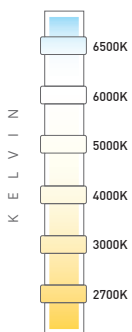

Area of Application

Wall Mounted, Cove, Pillar Mounted

IP20	DALI	1-10 DIMMING	PHASE DIMMING
LM-80	LM-80	LED	COB
CRI >90	RoHS	CE	Series Wiring
85-265V | 50/60Hz			
LED DRIVERS	TRIDONIC	Lyte Master	LED CHIPS: bridgeLux, CREE+